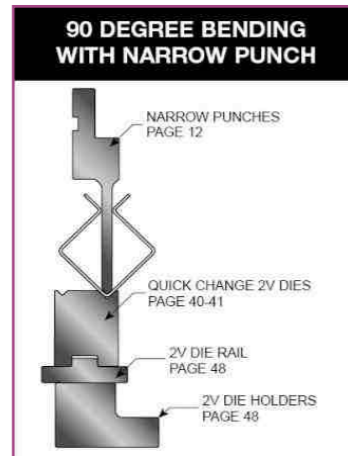

CKW PRESS BRAKE TOOLINGS

The Complete
Range of Solution

CHAMUNDA
ENGINEERING WORKS

Email : info@chamundaengworks.com
Website : www.chamundaengworks.net

A Range of
World Class
Press Brakes

CKW SHERING BLADES